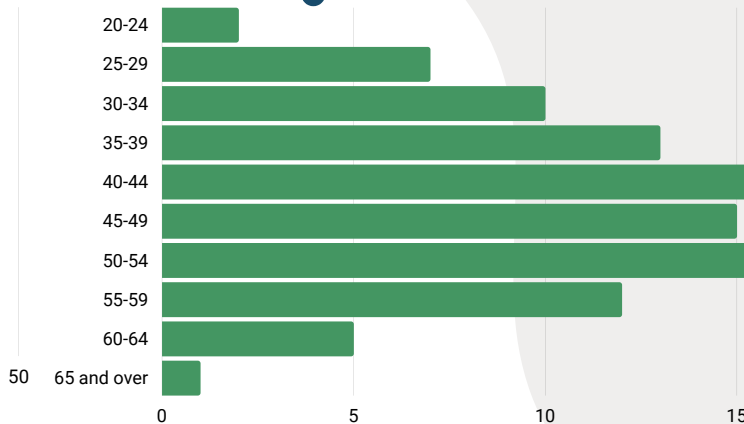

Employee Group

RCDSB

2021 Staff Census Results
WE ALL BELONG
Respondents: 1172 surveys completed, 62% response rate

Gender

Working years

Age

Do you identify as a person with a disability?

Religion

Language

Ethnicity

Citizenship

Sexual Orientation